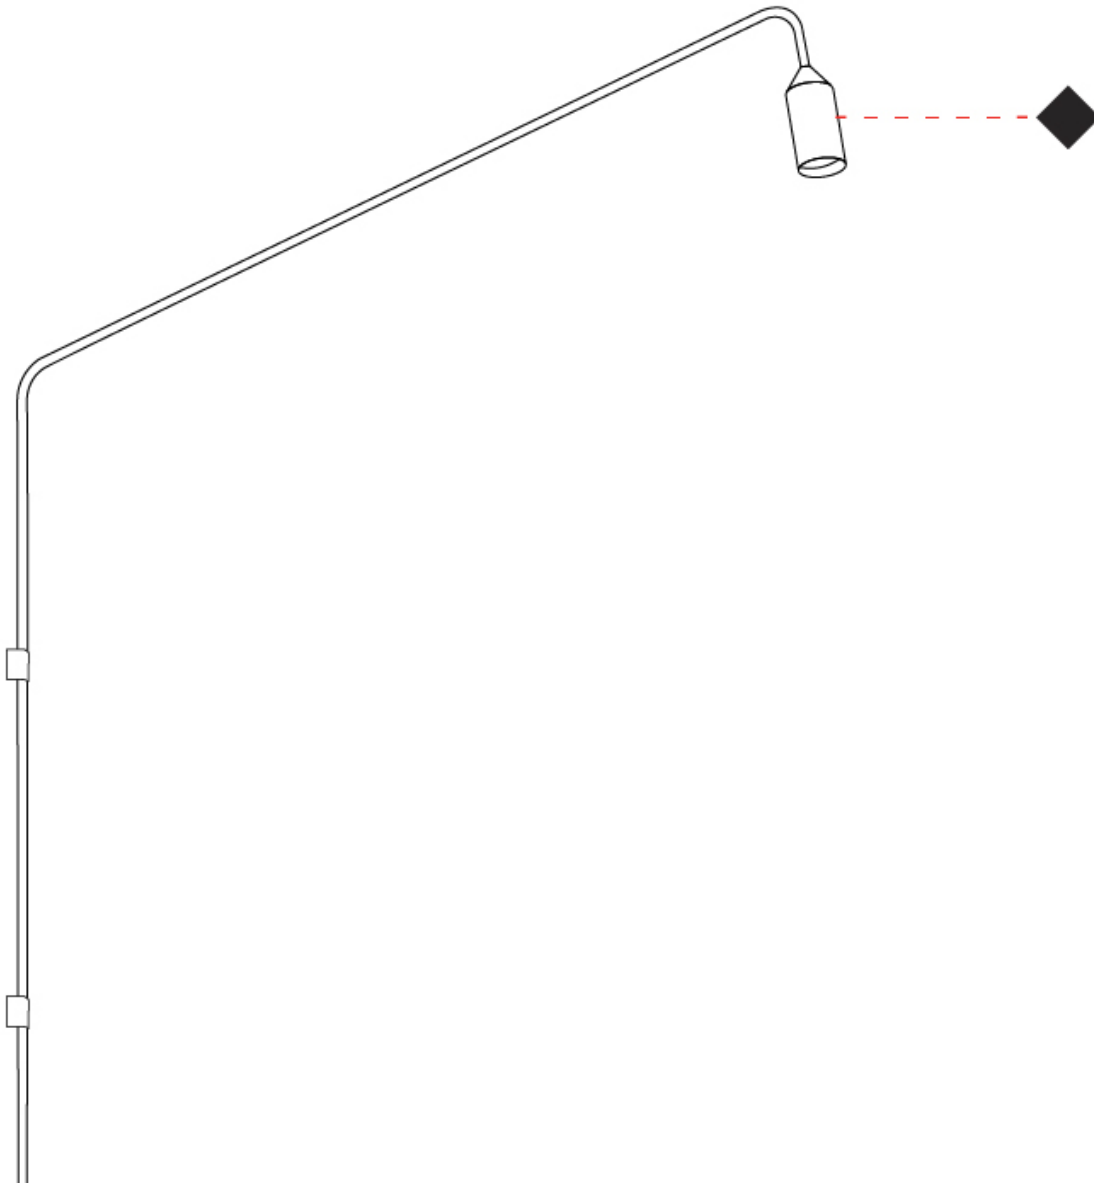

E9W504-

PROJECT

TYPE

SPECIFIER

QUANTITY

DATE

E