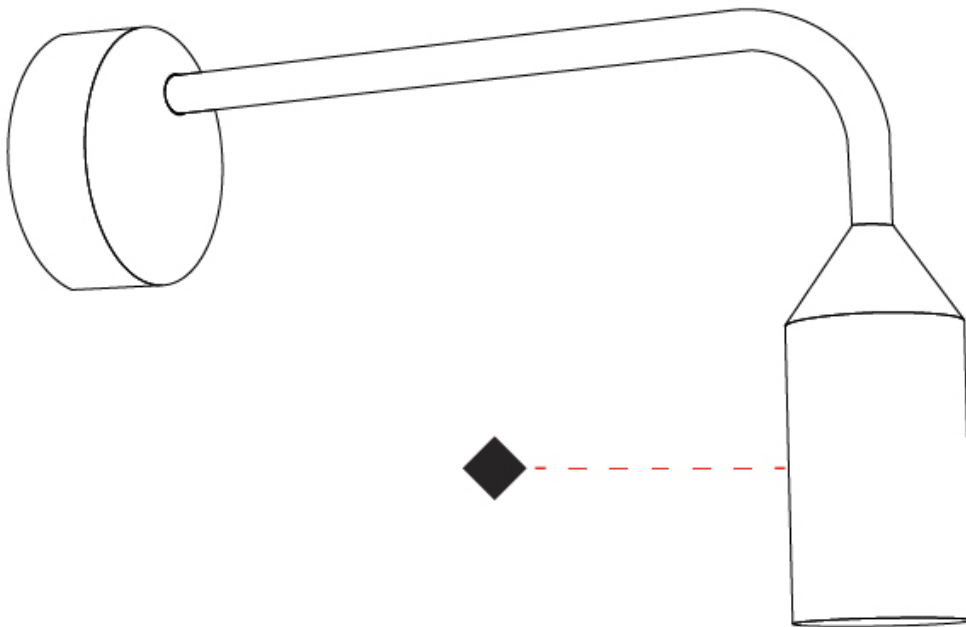

E9W500-

PROJECT

TYPE

SPECIFIER

QUANTITY

DATE

E